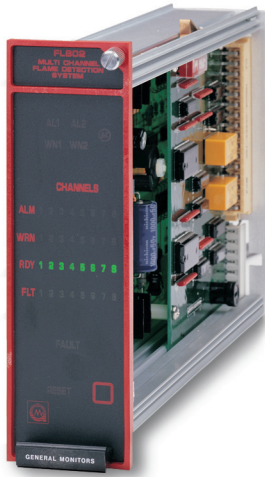

GENERAL MONITORS
Protection for life.

MODEL FL802

Multi-Channel Flame Detection Readout/Relay Display Module

Features

- Compact Packaging
- LED Readouts for Each Channel
- Common Relays
- Superior Reliability

Benefits

- Requires less panel or cabinet space
- Shows the status of each channel including ALARM, WARN, FAULT and RESET
- Outputs ALARM, WARN & FAULT conditions
- Longer product life

Description

The General Monitors Model FL802 is a compact, reliable, and versatile Multi-Channel Flame Detection Readout/Relay Display Module. The FL802 is capable of monitoring up to eight remote General Monitors Flame Detectors. Our flame detectors can be used in Class I, Division 1, Groups B, C and D areas. For the FL802, the output consists of:

Discrete Open Collector Outputs

- ALARM (channels 1 to 8)
- WARN (channels 1 to 8)
- FAULT (channels 1 to 8)

Common Relays (for all 8 channels)

- ALARM - DPDT, Latching/Non-Latching, Energized /De-Energized, 117 VAC @ 4A, 30VDC @ 3A max.
- WARN - DPDT, Latching/Non-Latching, Energized /De-Energized, 117 VAC @ 4A, 30 VDC @ 3A max.
- FAULT - SPDT, Non-Latching, Energized, 117 VAC @ 4A, 30 VDC @ 3A max.

MODEL FL802

System Specifications

Description: Multi-Channel (up to eight)
Flame Detection
Readout/Relay
Display Module

Mounting Option: Rack, Panel or Wall

Classification: General purpose, non-hazardous areas